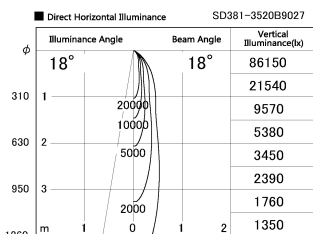

Item no. SD381-3520B9027

Series Name: Versa R-G (UL Track)
(SD381)

Installation	Track Mount
Type	Versa R-G (UL Track) (SD381)
Fixture wattage	36W
Beam angle	18 deg
Color Temp.	2700K
CRI	Ra>90
Luminous	3689 lm
Body	Die-cast aluminum alloy
Body finish	Black
Trim finish	Black
Reflector finish	N/A
IP Rate	IP20
Light source	COB module
Input Voltage	AC220~240V
Dimming Type	Non-Dimmable
Certificate	CE, CCC
Cut Hole	N/A