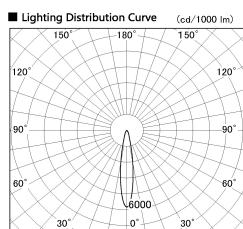

Item no. SD381-3520B9027

Series Name: Versa R-G (UL Track)
(SD381)

Installation	Track Mount
Type	Versa R-G (UL Track) (SD381)
Fixture wattage	36W
Beam angle	18 deg
Color Temp.	2700K
CRI	Ra>90
Luminous	3689 lm
Body	Die-cast aluminum alloy
Body finish	Black
Trim finish	Black
Reflector finish	N/A
IP Rate	IP20
Light source	COB module
Input Voltage	AC220~240V
Dimming Type	Non-Dimmable
Certificate	CE, CCC
Cut Hole	N/A