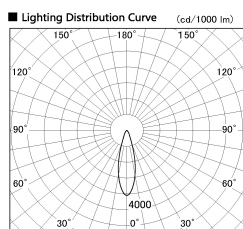

Item no. SD381-3530B9027

Series Name: Versa R-G (UL Track)
(SD381)

Installation	Track Mount
Type	
Fixture wattage	36W
Beam angle	28 deg
Color Temp.	2700K
CRI	Ra>90
Luminous	3700 lm
Body	Die-cast aluminum alloy
Body finish	Black
Trim finish	Black
Reflector finish	N/A
IP Rate	IP20
Light source	COB module
Input Voltage	AC220~240V
Dimming Type	Non-Dimmable
Certificate	CE,CCC
Cut Hole	N/A