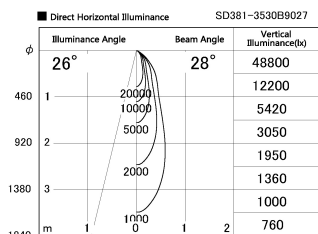

Item no. SD381-3530B9027

Series Name: Versa R-G (UL Track)
(SD381)

Installation	Track Mount
Type	
Fixture wattage	36W
Beam angle	28 deg
Color Temp.	2700K
CRI	Ra>90
Luminous	3700 lm
Body	Die-cast aluminum alloy
Body finish	Black
Trim finish	Black
Reflector finish	N/A
IP Rate	IP20
Light source	COB module
Input Voltage	AC220~240V
Dimming Type	Non-Dimmable
Certificate	CE,CCC
Cut Hole	N/A