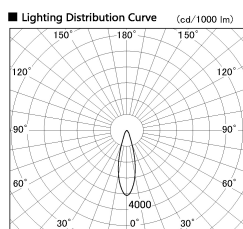

Item no. SD381-3530B9027

Series Name: Versa R-G (UL Track)
(SD381)

Installation	Track Mount
Type	Versa R-G (UL Track) (SD381)
Fixture wattage	36W
Beam angle	28 deg
Color Temp.	2700K
CRI	Ra>90
Luminous	3700 lm
Body	Die-cast aluminum alloy
Body finish	Black
Trim finish	Black
Reflector finish	N/A
IP Rate	IP20
Light source	COB module
Input Voltage	AC220~240V
Dimming Type	Non-Dimmable
Certificate	CE, CCC
Cut Hole	N/A