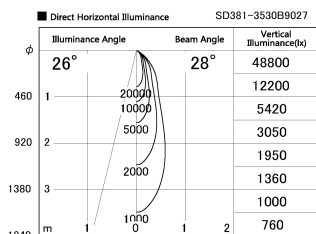

Item no. SD381-3530B9027

Series Name: Versa R-G (UL Track)
(SD381)

Installation	Track Mount
Type	Versa R-G (UL Track) (SD381)
Fixture wattage	36W
Beam angle	28 deg
Color Temp.	2700K
CRI	Ra>90
Luminous	3700 lm
Body	Die-cast aluminum alloy
Body finish	Black
Trim finish	Black
Reflector finish	N/A
IP Rate	IP20
Light source	COB module
Input Voltage	AC220~240V
Dimming Type	Non-Dimmable
Certificate	CE, CCC
Cut Hole	N/A