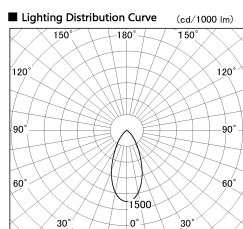

Item no. SD381-3540B9027

Series Name: Versa R-G (UL Track)
(SD381)

Installation	Track Mount
Type	Versa R-G (UL Track) (SD381)
Fixture wattage	36W
Beam angle	46 deg
Color Temp.	2700K
CRI	Ra>90
Luminous	3474 lm
Body	Die-cast aluminum alloy
Body finish	Black
Trim finish	Black
Reflector finish	N/A
IP Rate	IP20
Light source	COB module
Input Voltage	AC220~240V
Dimming Type	Non-Dimmable
Certificate	CE, CCC
Cut Hole	N/A