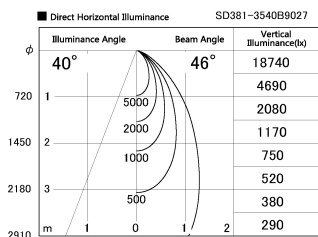

Item no. SD381-3540B9027

Series Name: Versa R-G (UL Track)
(SD381)

Installation	Track Mount
Type	Versa R-G (UL Track) (SD381)
Fixture wattage	36W
Beam angle	46 deg
Color Temp.	2700K
CRI	Ra>90
Luminous	3474 lm
Body	Die-cast aluminum alloy
Body finish	Black
Trim finish	Black
Reflector finish	N/A
IP Rate	IP20
Light source	COB module
Input Voltage	AC220~240V
Dimming Type	Non-Dimmable
Certificate	CE, CCC
Cut Hole	N/A