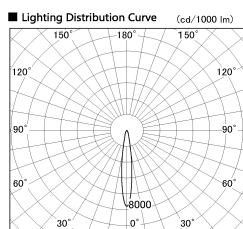

Item no. SD381-2815B9027

Series Name: Versa R-G (UL Track)
(SD381)

■ Direct Horizontal Illuminance SD381-2815B9027

φ	Illuminance Angle	Beam Angle	Vertical Illuminance (lx)
1	14°	15°	91880
2			22970
3			10210
4			5740
5			3680
6			2550
7			1880
8			1440

Installation	Track Mount
Type	Versa R-G (UL Track) (SD381)
Fixture wattage	28W
Beam angle	15 deg
Color Temp.	2700K
CRI	Ra>90
Luminous	2976 lm
Body	Die-cast aluminum alloy
Body finish	Black
Trim finish	Black
Reflector finish	N/A
IP Rate	IP20
Light source	COB module
Input Voltage	AC220~240V
Dimming Type	Non-Dimmable
Certificate	CE,CCC
Cut Hole	N/A