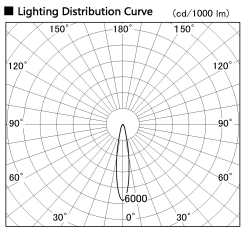

Item no. SD381-2820B9027

Series Name: Versa R-G (UL Track)
(SD381)

Installation	Track Mount
Type	Versa R-G (UL Track) (SD381)
Fixture wattage	28W
Beam angle	18 deg
Color Temp.	2700K
CRI	Ra>90
Luminous	2988 lm
Body	Die-cast aluminum alloy
Body finish	Black
Trim finish	Black
Reflector finish	N/A
IP Rate	IP20
Light source	COB module
Input Voltage	AC220~240V
Dimming Type	Non-Dimmable
Certificate	CE,CCC
Cut Hole	N/A