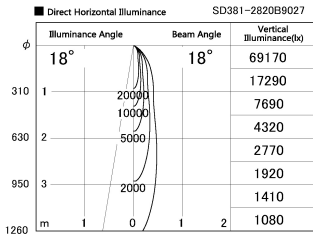

Item no. SD381-2820B9027

Series Name: Versa R-G (UL Track)
(SD381)

Installation	Track Mount
Type	Versa R-G (UL Track) (SD381)
Fixture wattage	28W
Beam angle	18 deg
Color Temp.	2700K
CRI	Ra>90
Luminous	2988 lm
Body	Die-cast aluminum alloy
Body finish	Black
Trim finish	Black
Reflector finish	N/A
IP Rate	IP20
Light source	COB module
Input Voltage	AC220~240V
Dimming Type	Non-Dimmable
Certificate	CE,CCC
Cut Hole	N/A