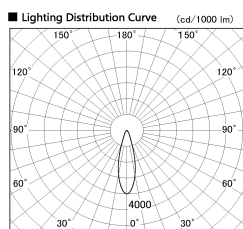

Item no. SD381-2830B9027

Series Name: Versa R-G (UL Track)
(SD381)

Installation	Track Mount
Type	Versa R-G (UL Track) (SD381)
Fixture wattage	28W
Beam angle	28 deg
Color Temp.	2700K
CRI	Ra>90
Luminous	3014 lm
Body	Die-cast aluminum alloy
Body finish	Black
Trim finish	Black
Reflector finish	N/A
IP Rate	IP20
Light source	COB module
Input Voltage	AC220~240V
Dimming Type	Non-Dimmable
Certificate	CE,CCC
Cut Hole	N/A