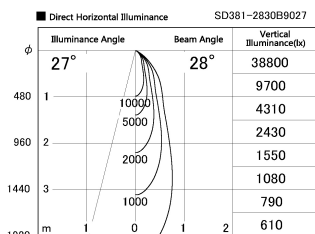

Item no. SD381-2830B9027

Series Name: Versa R-G (UL Track)
(SD381)

Installation	Track Mount
Type	Versa R-G (UL Track) (SD381)
Fixture wattage	28W
Beam angle	28 deg
Color Temp.	2700K
CRI	Ra>90
Luminous	3014 lm
Body	Die-cast aluminum alloy
Body finish	Black
Trim finish	Black
Reflector finish	N/A
IP Rate	IP20
Light source	COB module
Input Voltage	AC220~240V
Dimming Type	Non-Dimmable
Certificate	CE,CCC
Cut Hole	N/A