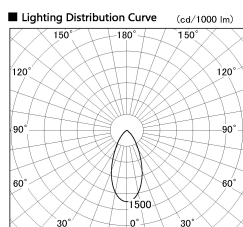

Item no. SD381-2840B9027

Series Name: Versa R-G (UL Track)
(SD381)

| | |
|------------------|---------------------------------|
| Installation | Track Mount |
| Type | Versa R-G (UL Track) (SD381) |
| Fixture wattage | 28W |
| Beam angle | 46 deg |
| Color Temp. | 2700K |
| CRI | Ra>90 |
| Luminous | 2803 lm |
| Body | Die-cast aluminum alloy |
| Body finish | Black |
| Trim finish | Black |
| Reflector finish | N/A |
| IP Rate | IP20 |
| Light source | COB module |
| Input Voltage | AC220~240V |
| Dimming Type | Non-Dimmable |
| Certificate | CE, CCC |
| Cut Hole | N/A |