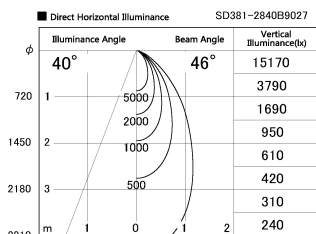

Item no. SD381-2840B9027

Series Name: Versa R-G (UL Track)
(SD381)

| | |
|------------------|---------------------------------|
| Installation | Track Mount |
| Type | Versa R-G (UL Track) (SD381) |
| Fixture wattage | 28W |
| Beam angle | 46 deg |
| Color Temp. | 2700K |
| CRI | Ra>90 |
| Luminous | 2803 lm |
| Body | Die-cast aluminum alloy |
| Body finish | Black |
| Trim finish | Black |
| Reflector finish | N/A |
| IP Rate | IP20 |
| Light source | COB module |
| Input Voltage | AC220~240V |
| Dimming Type | Non-Dimmable |
| Certificate | CE, CCC |
| Cut Hole | N/A |