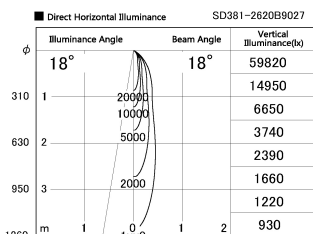

Item no. SD381-2620B9027

Series Name: Versa R-G (UL Track)
(SD381)

Installation	Track Mount
Type	Versa R-G (UL Track) (SD381)
Fixture wattage	23W
Beam angle	18 deg
Color Temp.	2700K
CRI	Ra>90
Luminous	2629 lm
Body	Die-cast aluminum alloy
Body finish	Black
Trim finish	Black
Reflector finish	N/A
IP Rate	IP20
Light source	COB module
Input Voltage	AC220~240V
Dimming Type	Non-Dimmable
Certificate	CE, CCC
Cut Hole	N/A