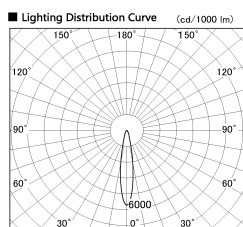

Item no. SD381-2620B9027

Series Name: Versa R-G (UL Track)
(SD381)

Installation	Track Mount
Type	Versa R-G (UL Track) (SD381)
Fixture wattage	23W
Beam angle	18 deg
Color Temp.	2700K
CRI	Ra>90
Luminous	2629 lm
Body	Die-cast aluminum alloy
Body finish	Black
Trim finish	Black
Reflector finish	N/A
IP Rate	IP20
Light source	COB module
Input Voltage	AC220~240V
Dimming Type	Non-Dimmable
Certificate	CE, CCC
Cut Hole	N/A