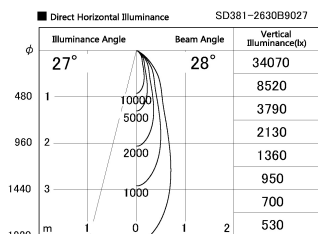

Item no. SD381-2630B9027

Series Name: Versa R-G (UL Track)
(SD381)

Installation	Track Mount
Type	
Fixture wattage	23W
Beam angle	28 deg
Color Temp.	2700K
CRI	Ra>90
Luminous	2636 lm
Body	Die-castaluminumalloy
Body finish	Black
Trim finish	Black
Reflector finish	N/A
IP Rate	IP20
Light source	COBmodule
Input Voltage	AC220~240V
Dimming Type	Non-Dimmable
Certificate	CE,CCC
Cut Hole	N/A