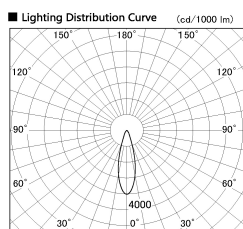

Item no. SD381-2630B9027

Series Name: Versa R-G (UL Track)
(SD381)

Installation	Track Mount
Type	
Fixture wattage	23W
Beam angle	28 deg
Color Temp.	2700K
CRI	Ra>90
Luminous	2636 lm
Body	Die-castaluminumalloy
Body finish	Black
Trim finish	Black
Reflector finish	N/A
IP Rate	IP20
Light source	COBmodule
Input Voltage	AC220~240V
Dimming Type	Non-Dimmable
Certificate	CE,CCC
Cut Hole	N/A