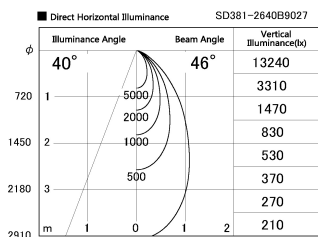

Item no. SD381-2640B9027

Series Name: Versa R-G (UL Track)
(SD381)

Installation	Track Mount
Type	Versa R-G (UL Track) (SD381)
Fixture wattage	23W
Beam angle	46 deg
Color Temp.	2700K
CRI	Ra>90
Luminous	2459 lm
Body	Die-cast aluminum alloy
Body finish	Black
Trim finish	Black
Reflector finish	N/A
IP Rate	IP20
Light source	COB module
Input Voltage	AC220~240V
Dimming Type	Non-Dimmable
Certificate	CE, CCC
Cut Hole	N/A