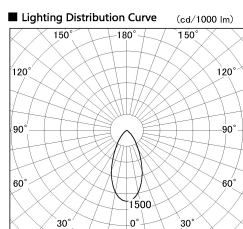

Item no. SD381-2640B9027

Series Name: Versa R-G (UL Track)
(SD381)

Installation	Track Mount
Type	Versa R-G (UL Track) (SD381)
Fixture wattage	23W
Beam angle	46 deg
Color Temp.	2700K
CRI	Ra>90
Luminous	2459 lm
Body	Die-cast aluminum alloy
Body finish	Black
Trim finish	Black
Reflector finish	N/A
IP Rate	IP20
Light source	COB module
Input Voltage	AC220~240V
Dimming Type	Non-Dimmable
Certificate	CE, CCC
Cut Hole	N/A