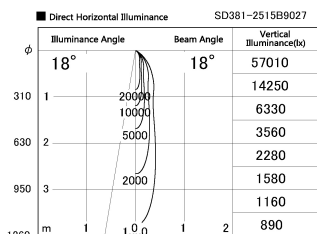

Item no. SD381-2515B9027

Series Name: Versa R-G (UL Track)
(SD381)

Installation	Track Mount
Type	Versa R-G (UL Track) (SD381)
Fixture wattage	23W
Beam angle	18 deg
Color Temp.	2700K
CRI	Ra>90
Luminous	2407 lm
Body	Die-castaluminumalloy
Body finish	Black
Trim finish	Black
Reflector finish	N/A
IP Rate	IP20
Light source	COBmodule
Input Voltage	AC220~240V
Dimming Type	Non-Dimmable
Certificate	CE,CCC
Cut Hole	N/A