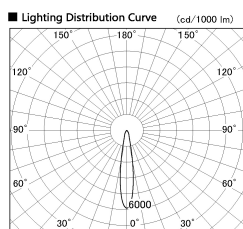

Item no. SD381-2515B9027

Series Name: Versa R-G (UL Track)
(SD381)

Installation	Track Mount
Type	Versa R-G (UL Track) (SD381)
Fixture wattage	23W
Beam angle	18 deg
Color Temp.	2700K
CRI	Ra>90
Luminous	2407 lm
Body	Die-castaluminumalloy
Body finish	Black
Trim finish	Black
Reflector finish	N/A
IP Rate	IP20
Light source	COBmodule
Input Voltage	AC220~240V
Dimming Type	Non-Dimmable
Certificate	CE,CCC
Cut Hole	N/A