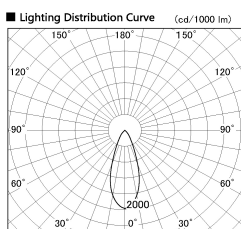

Item no. SD381-2540B9027

Series Name: Versa R-G (UL Track)
(SD381)

Installation	Track Mount
Type	
Fixture wattage	23W
Beam angle	38 deg
Color Temp.	2700K
CRI	Ra>90
Luminous	2368 lm
Body	Die-castaluminumalloy
Body finish	Black
Trim finish	Black
Reflector finish	N/A
IP Rate	IP20
Light source	COBmodule
Input Voltage	AC220~240V
Dimming Type	Non-Dimmable
Certificate	CE,CCC
Cut Hole	N/A