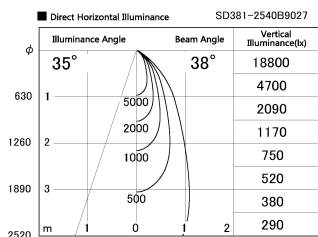

Item no. SD381-2540B9027

Series Name: Versa R-G (UL Track)
(SD381)

Installation	Track Mount
Type	
Fixture wattage	23W
Beam angle	38 deg
Color Temp.	2700K
CRI	Ra>90
Luminous	2368 lm
Body	Die-castaluminumalloy
Body finish	Black
Trim finish	Black
Reflector finish	N/A
IP Rate	IP20
Light source	COBmodule
Input Voltage	AC220~240V
Dimming Type	Non-Dimmable
Certificate	CE,CCC
Cut Hole	N/A