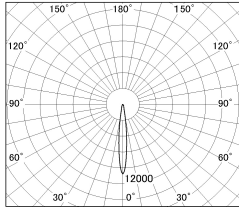

Item no. SD381-2015B9027

Series Name: Versa R-G (UL Track)
(SD381)

■ Lighting Distribution Curve (cd./1000 lm)

■ Direct Horizontal Illuminance SD381-2015B9027

φ	Illuminance Angle	Beam Angle	Vertical Illuminance(lx)
190	11°	12°	82850
1			20710
			9210
380			5180
			3310
570			2300
3			1690
770			1290
m	1	0 1 2	

Installation	Track Mount
Type	Versa R-G (UL Track) (SD381)
Fixture wattage	20W
Beam angle	12 deg
Color Temp.	2700K
CRI	Ra>90
Luminous	1959 lm
Body	Die-castaluminumalloy
Body finish	Black
Trim finish	Black
Reflector finish	N/A
IP Rate	IP20
Light source	COBmodule
Input Voltage	AC220~240V
Dimming Type	Non-Dimmable
Certificate	CE,CCC
Cut Hole	N/A