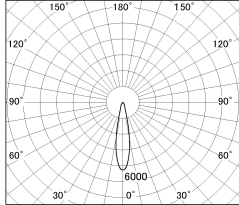

■ Lighting Distribution Curve (cd./1000 lm)

φ	Illuminance Angle	Beam Angle	Vertical Illuminance(lx)
350	20°	21°	40930
700			10230
1050			4550
1410			2560
			1640
			1140
			840
			640

Installation	Track Mount
Type	Versa R-G (UL Track) (SD381)
Fixture wattage	20W
Beam angle	21 deg
Color Temp.	2700K
CRI	Ra>90
Luminous	1991 lm
Body	Die-castaluminumalloy
Body finish	Black
Trim finish	Black
Reflector finish	N/A
IP Rate	IP20
Light source	COBmodule
Input Voltage	AC220~240V
Dimming Type	Non-Dimmable
Certificate	CE,CCC
Cut Hole	N/A