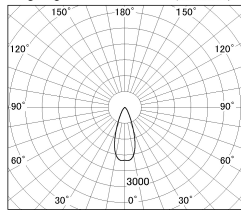

Installation	Track Mount
Type	Versa R-G (UL Track) (SD381)
Fixture wattage	20W
Beam angle	38 deg
Color Temp.	2700K
CRI	Ra>90
Luminous	1918 lm
Body	Die-cast aluminum alloy
Body finish	Black
Trim finish	Black
Reflector finish	N/A
IP Rate	IP20
Light source	COB module
Input Voltage	AC220~240V
Dimming Type	Non-Dimmable
Certificate	CE,CCC
Cut Hole	N/A

■ Lighting Distribution Curve (cd./1000 lm)