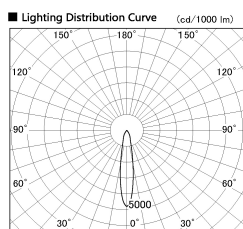

Item no. SD381-1920B9027

Series Name: Versa R-G (UL Track)
(SD381)

Installation	Track Mount
Type	Versa R-G (UL Track) (SD381)
Fixture wattage	18.6W
Beam angle	18 deg
Color Temp.	2700K
CRI	Ra>90
Luminous	1548 lm
Body	Die-cast aluminum alloy
Body finish	Black
Trim finish	Black
Reflector finish	N/A
IP Rate	IP20
Light source	COB module
Input Voltage	AC220~240V
Dimming Type	Non-Dimmable
Certificate	CE,CCC
Cut Hole	N/A