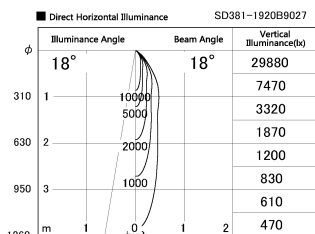

Item no. SD381-1920B9027

Series Name: Versa R-G (UL Track)
(SD381)

Installation	Track Mount
Type	Versa R-G (UL Track) (SD381)
Fixture wattage	18.6W
Beam angle	18 deg
Color Temp.	2700K
CRI	Ra>90
Luminous	1548 lm
Body	Die-cast aluminum alloy
Body finish	Black
Trim finish	Black
Reflector finish	N/A
IP Rate	IP20
Light source	COB module
Input Voltage	AC220~240V
Dimming Type	Non-Dimmable
Certificate	CE,CCC
Cut Hole	N/A