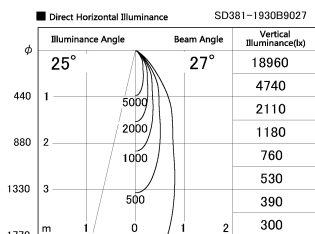

Item no. SD381-1930B9027

Series Name: Versa R-G (UL Track)
(SD381)

Installation	Track Mount
Type	Versa R-G (UL Track) (SD381)
Fixture wattage	18.6W
Beam angle	27 deg
Color Temp.	2700K
CRI	Ra>90
Luminous	1526 lm
Body	Die-cast aluminum alloy
Body finish	Black
Trim finish	Black
Reflector finish	N/A
IP Rate	IP20
Light source	COB module
Input Voltage	AC220~240V
Dimming Type	Non-Dimmable
Certificate	CE,CCC
Cut Hole	N/A