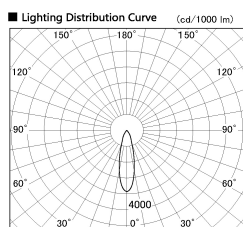

Item no. SD381-1930B9027

Series Name: Versa R-G (UL Track)
(SD381)

Installation	Track Mount
Type	Versa R-G (UL Track) (SD381)
Fixture wattage	18.6W
Beam angle	27 deg
Color Temp.	2700K
CRI	Ra>90
Luminous	1526 lm
Body	Die-cast aluminum alloy
Body finish	Black
Trim finish	Black
Reflector finish	N/A
IP Rate	IP20
Light source	COB module
Input Voltage	AC220~240V
Dimming Type	Non-Dimmable
Certificate	CE,CCC
Cut Hole	N/A