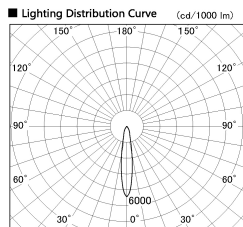

Item no. SD381-0820B9027

Series Name: Versa R-G (UL Track)  
(SD381)

■ Direct Horizontal Illuminance SD381-0820B9027

φ	Illuminance Angle	Beam Angle	Vertical Illuminance (fc)		
290	17°	17°	14780		
1			3700		
590			1640		
2			920		
890			590		
3			410		
1190			300		
m	1	0	1	2	230

Installation	Track Mount
Type	Versa R-G (UL Track) (SD381)
Fixture wattage	7.5W
Beam angle	17 deg
Color Temp.	2700K
CRI	Ra>90
Luminous	634 lm
Body	Die-cast aluminum alloy
Body finish	Black
Trim finish	Black
Reflector finish	N/A
IP Rate	IP20
Light source	COB module
Input Voltage	AC220~240V
Dimming Type	Non-Dimmable
Certificate	CE, CCC
Cut Hole	N/A