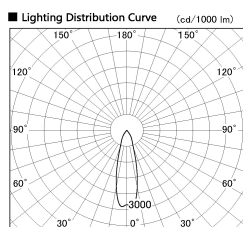

Item no. SD381-0830B9027

Series Name: Versa R-G (UL Track)
(SD381)

Installation	Track Mount
Type	Versa R-G (UL Track) (SD381)
Fixture wattage	7.5W
Beam angle	29 deg
Color Temp.	2700K
CRI	Ra>90
Luminous	629 lm
Body	Die-cast aluminum alloy
Body finish	Black
Trim finish	Black
Reflector finish	N/A
IP Rate	IP20
Light source	COB module
Input Voltage	AC220~240V
Dimming Type	Non-Dimmable
Certificate	CE,CCC
Cut Hole	N/A