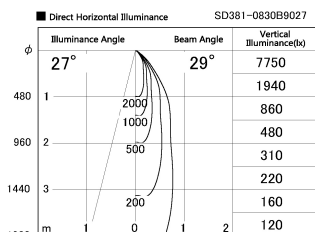

Item no. SD381-0830B9027

Series Name: Versa R-G (UL Track)
(SD381)

Installation	Track Mount
Type	Versa R-G (UL Track) (SD381)
Fixture wattage	7.5W
Beam angle	29 deg
Color Temp.	2700K
CRI	Ra>90
Luminous	629 lm
Body	Die-cast aluminum alloy
Body finish	Black
Trim finish	Black
Reflector finish	N/A
IP Rate	IP20
Light source	COB module
Input Voltage	AC220~240V
Dimming Type	Non-Dimmable
Certificate	CE,CCC
Cut Hole	N/A