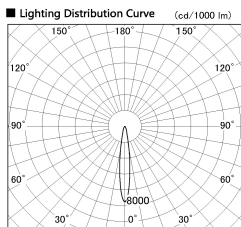

Item no. SD381-3515B9030

Series Name: Versa R-G (UL Track)
(SD381)

■ Direct Horizontal Illuminance SD381-3515B9030

φ	Illuminance Angle	Beam Angle	Vertical Illuminance (lx)
1	14°	15°	115440
2	5000		28860
3	20000		12830
4	10000		7220
5	5000		4620
6			3210
7			2360
8			1800

Installation	Track Mount
Type	
Fixture wattage	36W
Beam angle	15 deg
Color Temp.	3000K
CRI	Ra>90
Luminous	3769 lm
Body	Die-castaluminumalloy
Body finish	Black
Trim finish	Black
Reflector finish	N/A
IP Rate	IP20
Light source	COBmodule
Input Voltage	AC220~240V
Dimming Type	Non-Dimmable
Certificate	CE,CCC
Cut Hole	N/A