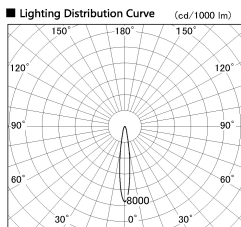

Item no. SD381-3515B9030

Series Name: Versa R-G (UL Track)
(SD381)

■ Direct Horizontal Illuminance SD381-3515B9030

φ	Illuminance Angle	Beam Angle	Vertical Illuminance (lx)
14°		15°	115440
240	5000		28860
490	2000		12830
730	1000		7220
980	500		4620
		2.0	3210
		1	2360
		2	1800

Installation	Track Mount
Type	Versa R-G (UL Track) (SD381)
Fixture wattage	36W
Beam angle	15 deg
Color Temp.	3000K
CRI	Ra>90
Luminous	3769 lm
Body	Die-cast aluminum alloy
Body finish	Black
Trim finish	Black
Reflector finish	N/A
IP Rate	IP20
Light source	COB module
Input Voltage	AC220~240V
Dimming Type	Non-Dimmable
Certificate	CE, CCC
Cut Hole	N/A