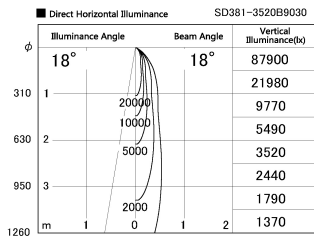

Item no. SD381-3520B9030

Series Name: Versa R-G (UL Track)
(SD381)

Installation	Track Mount
Type	Versa R-G (UL Track) (SD381)
Fixture wattage	36W
Beam angle	18 deg
Color Temp.	3000K
CRI	Ra>90
Luminous	3764 lm
Body	Die-castaluminumalloy
Body finish	Black
Trim finish	Black
Reflector finish	N/A
IP Rate	IP20
Light source	COBmodule
Input Voltage	AC220~240V
Dimming Type	Non-Dimmable
Certificate	CE,CCC
Cut Hole	N/A