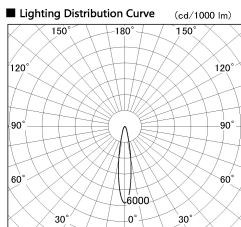

Item no. SD381-3520B9030

Series Name: Versa R-G (UL Track)
(SD381)

Installation	Track Mount
Type	Versa R-G (UL Track) (SD381)
Fixture wattage	36W
Beam angle	18 deg
Color Temp.	3000K
CRI	Ra>90
Luminous	3764 lm
Body	Die-castaluminumalloy
Body finish	Black
Trim finish	Black
Reflector finish	N/A
IP Rate	IP20
Light source	COBmodule
Input Voltage	AC220~240V
Dimming Type	Non-Dimmable
Certificate	CE,CCC
Cut Hole	N/A