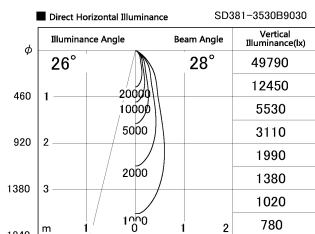

Item no. SD381-3530B9030

Series Name: Versa R-G (UL Track)  
(SD381)

Installation	Track Mount
Type	Versa R-G (UL Track) (SD381)
Fixture wattage	36W
Beam angle	28 deg
Color Temp.	3000K
CRI	Ra>90
Luminous	3775 lm
Body	Die-castaluminumalloy
Body finish	Black
Trim finish	Black
Reflector finish	N/A
IP Rate	IP20
Light source	COBmodule
Input Voltage	AC220~240V
Dimming Type	Non-Dimmable
Certificate	CE,CCC
Cut Hole	N/A