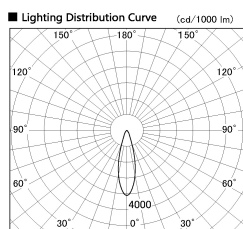

Item no. SD381-3530B9030

Series Name: Versa R-G (UL Track)  
(SD381)

Installation	Track Mount
Type	Versa R-G (UL Track) (SD381)
Fixture wattage	36W
Beam angle	28 deg
Color Temp.	3000K
CRI	Ra>90
Luminous	3775 lm
Body	Die-castaluminumalloy
Body finish	Black
Trim finish	Black
Reflector finish	N/A
IP Rate	IP20
Light source	COBmodule
Input Voltage	AC220~240V
Dimming Type	Non-Dimmable
Certificate	CE,CCC
Cut Hole	N/A