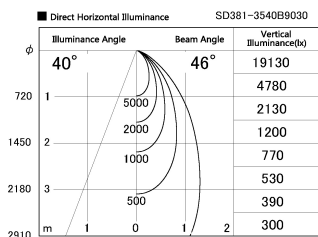

Item no. SD381-3540B9030

Series Name: Versa R-G (UL Track)  
(SD381)

Installation	Track Mount
Type	Versa R-G (UL Track) (SD381)
Fixture wattage	36W
Beam angle	46 deg
Color Temp.	3000K
CRI	Ra>90
Luminous	3545 lm
Body	Die-cast aluminum alloy
Body finish	Black
Trim finish	Black
Reflector finish	N/A
IP Rate	IP20
Light source	COB module
Input Voltage	AC220~240V
Dimming Type	Non-Dimmable
Certificate	CE, CCC
Cut Hole	N/A