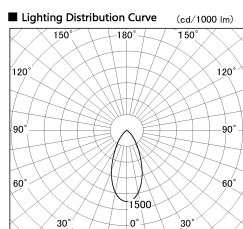

Item no. SD381-3540B9030

Series Name: Versa R-G (UL Track)  
(SD381)

Installation	Track Mount
Type	Versa R-G (UL Track) (SD381)
Fixture wattage	36W
Beam angle	46 deg
Color Temp.	3000K
CRI	Ra>90
Luminous	3545 lm
Body	Die-cast aluminum alloy
Body finish	Black
Trim finish	Black
Reflector finish	N/A
IP Rate	IP20
Light source	COB module
Input Voltage	AC220~240V
Dimming Type	Non-Dimmable
Certificate	CE, CCC
Cut Hole	N/A