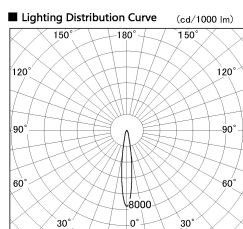

Item no. SD381-2815B9030

Series Name: Versa R-G (UL Track)
(SD381)

■ Direct Horizontal Illuminance SD381-2815B9030

φ	Illuminance Angle	Beam Angle	Vertical Illuminance (lx)
240	14°	15°	93770
240			23440
480			10420
480			5860
730			3750
730			2600
980			1910
980			1470

Installation	Track Mount
Type	Versa R-G (UL Track) (SD381)
Fixture wattage	28W
Beam angle	15 deg
Color Temp.	3000K
CRI	Ra>90
Luminous	3037 lm
Body	Die-cast aluminum alloy
Body finish	Black
Trim finish	Black
Reflector finish	N/A
IP Rate	IP20
Light source	COB module
Input Voltage	AC220~240V
Dimming Type	Non-Dimmable
Certificate	CE,CCC
Cut Hole	N/A