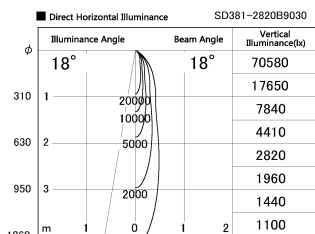

Item no. SD381-2820B9030

Series Name: Versa R-G (UL Track)  
(SD381)

Installation	Track Mount
Type	Versa R-G (UL Track) (SD381)
Fixture wattage	28W
Beam angle	18 deg
Color Temp.	3000K
CRI	Ra>90
Luminous	3049 lm
Body	Die-cast aluminum alloy
Body finish	Black
Trim finish	Black
Reflector finish	N/A
IP Rate	IP20
Light source	COB module
Input Voltage	AC220~240V
Dimming Type	Non-Dimmable
Certificate	CE, CCC
Cut Hole	N/A