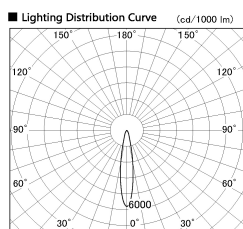

Item no. SD381-2820B9030

Series Name: Versa R-G (UL Track)  
(SD381)

Installation	Track Mount
Type	Versa R-G (UL Track) (SD381)
Fixture wattage	28W
Beam angle	18 deg
Color Temp.	3000K
CRI	Ra>90
Luminous	3049 lm
Body	Die-cast aluminum alloy
Body finish	Black
Trim finish	Black
Reflector finish	N/A
IP Rate	IP20
Light source	COB module
Input Voltage	AC220~240V
Dimming Type	Non-Dimmable
Certificate	CE, CCC
Cut Hole	N/A