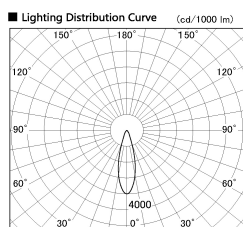

Item no. SD381-2830B9030

Series Name: Versa R-G (UL Track)
(SD381)

| | |
|------------------|---------------------------------|
| Installation | Track Mount |
| Type | Versa R-G (UL Track) (SD381) |
| Fixture wattage | 28W |
| Beam angle | 28 deg |
| Color Temp. | 3000K |
| CRI | Ra>90 |
| Luminous | 3076 lm |
| Body | Die-cast aluminum alloy |
| Body finish | Black |
| Trim finish | Black |
| Reflector finish | N/A |
| IP Rate | IP20 |
| Light source | COB module |
| Input Voltage | AC220~240V |
| Dimming Type | Non-Dimmable |
| Certificate | CE,CCC |
| Cut Hole | N/A |