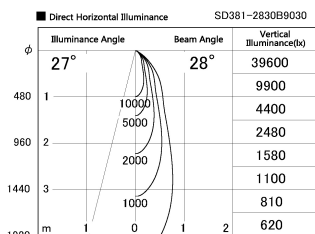

Item no. SD381-2830B9030

Series Name: Versa R-G (UL Track)
(SD381)

| | |
|------------------|---------------------------------|
| Installation | Track Mount |
| Type | Versa R-G (UL Track) (SD381) |
| Fixture wattage | 28W |
| Beam angle | 28 deg |
| Color Temp. | 3000K |
| CRI | Ra>90 |
| Luminous | 3076 lm |
| Body | Die-cast aluminum alloy |
| Body finish | Black |
| Trim finish | Black |
| Reflector finish | N/A |
| IP Rate | IP20 |
| Light source | COB module |
| Input Voltage | AC220~240V |
| Dimming Type | Non-Dimmable |
| Certificate | CE,CCC |
| Cut Hole | N/A |