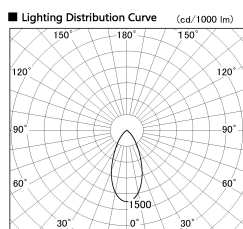

Item no. SD381-2840B9030

Series Name: Versa R-G (UL Track)  
(SD381)

Installation	Track Mount
Type	Versa R-G (UL Track) (SD381)
Fixture wattage	28W
Beam angle	46 deg
Color Temp.	3000K
CRI	Ra>90
Luminous	2860 lm
Body	Die-cast aluminum alloy
Body finish	Black
Trim finish	Black
Reflector finish	N/A
IP Rate	IP20
Light source	COB module
Input Voltage	AC220~240V
Dimming Type	Non-Dimmable
Certificate	CE,CCC
Cut Hole	N/A