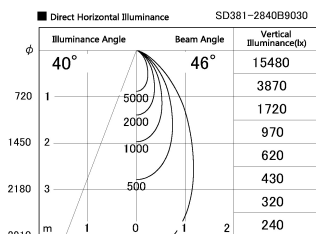

Item no. SD381-2840B9030

Series Name: Versa R-G (UL Track)  
(SD381)

Installation	Track Mount
Type	Versa R-G (UL Track) (SD381)
Fixture wattage	28W
Beam angle	46 deg
Color Temp.	3000K
CRI	Ra>90
Luminous	2860 lm
Body	Die-cast aluminum alloy
Body finish	Black
Trim finish	Black
Reflector finish	N/A
IP Rate	IP20
Light source	COB module
Input Voltage	AC220~240V
Dimming Type	Non-Dimmable
Certificate	CE,CCC
Cut Hole	N/A