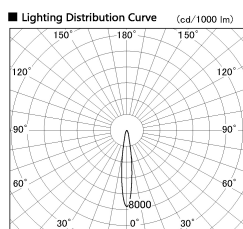

Item no. SD381-2615B9030

Series Name: Versa R-G (UL Track)
(SD381)

■ Direct Horizontal Illuminance SD381-2615B9030

φ	Illuminance Angle	Beam Angle	Vertical Illuminance (lx)
240	14°	15°	82160
120			20540
80			9130
40			5140
20			3290
10			2280
5			1680
2.5			1280

Installation	Track Mount
Type	Versa R-G (UL Track) (SD381)
Fixture wattage	23W
Beam angle	15 deg
Color Temp.	3000K
CRI	Ra>90
Luminous	2654 lm
Body	Die-cast aluminum alloy
Body finish	Black
Trim finish	Black
Reflector finish	N/A
IP Rate	IP20
Light source	COB module
Input Voltage	AC220~240V
Dimming Type	Non-Dimmable
Certificate	CE, CCC
Cut Hole	N/A