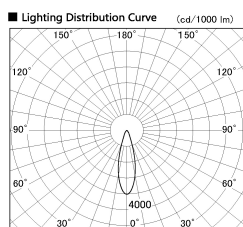

Item no. SD381-2630B9030

Series Name: Versa R-G (UL Track)
(SD381)

Installation	Track Mount
Type	Versa R-G (UL Track) (SD381)
Fixture wattage	23W
Beam angle	28 deg
Color Temp.	3000K
CRI	Ra>90
Luminous	2690 lm
Body	Die-cast aluminum alloy
Body finish	Black
Trim finish	Black
Reflector finish	N/A
IP Rate	IP20
Light source	COB module
Input Voltage	AC220~240V
Dimming Type	Non-Dimmable
Certificate	CE, CCC
Cut Hole	N/A