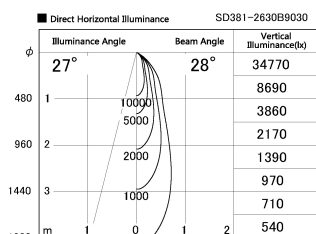

Item no. SD381-2630B9030

Series Name: Versa R-G (UL Track)
(SD381)

Installation	Track Mount
Type	Versa R-G (UL Track) (SD381)
Fixture wattage	23W
Beam angle	28 deg
Color Temp.	3000K
CRI	Ra>90
Luminous	2690 lm
Body	Die-cast aluminum alloy
Body finish	Black
Trim finish	Black
Reflector finish	N/A
IP Rate	IP20
Light source	COB module
Input Voltage	AC220~240V
Dimming Type	Non-Dimmable
Certificate	CE, CCC
Cut Hole	N/A