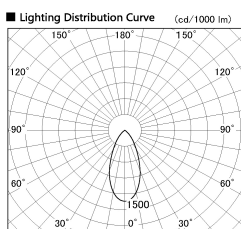

Item no. SD381-2640B9030

Series Name: Versa R-G (UL Track)
(SD381)

Installation	Track Mount
Type	Versa R-G (UL Track) (SD381)
Fixture wattage	23W
Beam angle	46 deg
Color Temp.	3000K
CRI	Ra>90
Luminous	2509 lm
Body	Die-cast aluminum alloy
Body finish	Black
Trim finish	Black
Reflector finish	N/A
IP Rate	IP20
Light source	COB module
Input Voltage	AC220~240V
Dimming Type	Non-Dimmable
Certificate	CE,CCC
Cut Hole	N/A