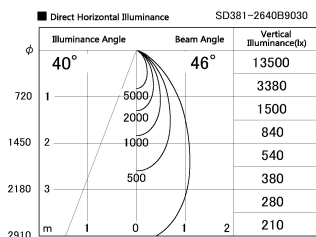

Item no. SD381-2640B9030

Series Name: Versa R-G (UL Track)
(SD381)

Installation	Track Mount
Type	Versa R-G (UL Track) (SD381)
Fixture wattage	23W
Beam angle	46 deg
Color Temp.	3000K
CRI	Ra>90
Luminous	2509 lm
Body	Die-cast aluminum alloy
Body finish	Black
Trim finish	Black
Reflector finish	N/A
IP Rate	IP20
Light source	COB module
Input Voltage	AC220~240V
Dimming Type	Non-Dimmable
Certificate	CE,CCC
Cut Hole	N/A