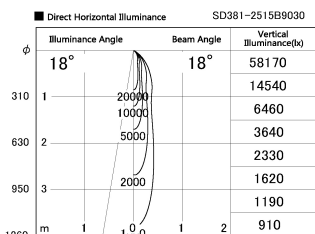

Item no. SD381-2515B9030

Series Name: Versa R-G (UL Track)  
(SD381)

Installation	Track Mount
Type	Versa R-G (UL Track) (SD381)
Fixture wattage	23W
Beam angle	18 deg
Color Temp.	3000K
CRI	Ra>90
Luminous	2456 lm
Body	Die-castaluminumalloy
Body finish	Black
Trim finish	Black
Reflector finish	N/A
IP Rate	IP20
Light source	COBmodule
Input Voltage	AC220~240V
Dimming Type	Non-Dimmable
Certificate	CE,CCC
Cut Hole	N/A