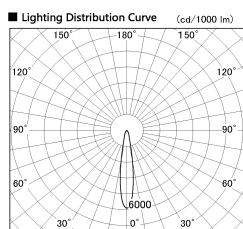

Item no. SD381-2515B9030

Series Name: Versa R-G (UL Track)  
(SD381)

Installation	Track Mount
Type	Versa R-G (UL Track) (SD381)
Fixture wattage	23W
Beam angle	18 deg
Color Temp.	3000K
CRI	Ra>90
Luminous	2456 lm
Body	Die-castaluminumalloy
Body finish	Black
Trim finish	Black
Reflector finish	N/A
IP Rate	IP20
Light source	COBmodule
Input Voltage	AC220~240V
Dimming Type	Non-Dimmable
Certificate	CE,CCC
Cut Hole	N/A