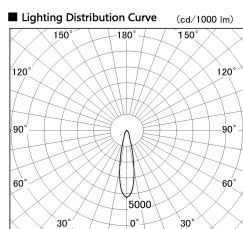

Item no. SD381-2520B9030

Series Name: Versa R-G (UL Track)
(SD381)

Installation	Track Mount
Type	Versa R-G (UL Track) (SD381)
Fixture wattage	23W
Beam angle	22 deg
Color Temp.	3000K
CRI	Ra>90
Luminous	2489 lm
Body	Die-castaluminumalloy
Body finish	Black
Trim finish	Black
Reflector finish	N/A
IP Rate	IP20
Light source	COBmodule
Input Voltage	AC220~240V
Dimming Type	Non-Dimmable
Certificate	CE,CCC
Cut Hole	N/A