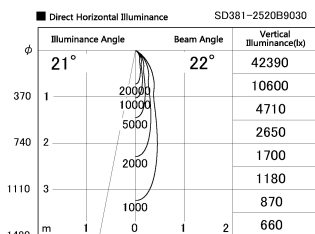

Item no. SD381-2520B9030

Series Name: Versa R-G (UL Track)
(SD381)

Installation	Track Mount
Type	Versa R-G (UL Track) (SD381)
Fixture wattage	23W
Beam angle	22 deg
Color Temp.	3000K
CRI	Ra>90
Luminous	2489 lm
Body	Die-castaluminumalloy
Body finish	Black
Trim finish	Black
Reflector finish	N/A
IP Rate	IP20
Light source	COBmodule
Input Voltage	AC220~240V
Dimming Type	Non-Dimmable
Certificate	CE,CCC
Cut Hole	N/A