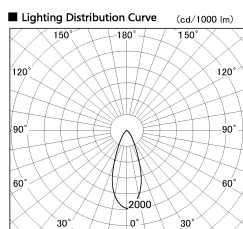

Item no. SD381-2540B9030

Series Name: Versa R-G (UL Track)  
(SD381)

Installation	Track Mount
Type	Versa R-G (UL Track) (SD381)
Fixture wattage	23W
Beam angle	38 deg
Color Temp.	3000K
CRI	Ra>90
Luminous	2416 lm
Body	Die-castaluminumalloy
Body finish	Black
Trim finish	Black
Reflector finish	N/A
IP Rate	IP20
Light source	COBmodule
Input Voltage	AC220~240V
Dimming Type	Non-Dimmable
Certificate	CE,CCC
Cut Hole	N/A