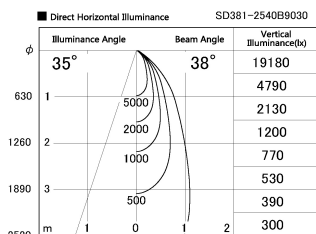

Item no. SD381-2540B9030

Series Name: Versa R-G (UL Track)  
(SD381)

Installation	Track Mount
Type	Versa R-G (UL Track) (SD381)
Fixture wattage	23W
Beam angle	38 deg
Color Temp.	3000K
CRI	Ra>90
Luminous	2416 lm
Body	Die-castaluminumalloy
Body finish	Black
Trim finish	Black
Reflector finish	N/A
IP Rate	IP20
Light source	COBmodule
Input Voltage	AC220~240V
Dimming Type	Non-Dimmable
Certificate	CE,CCC
Cut Hole	N/A