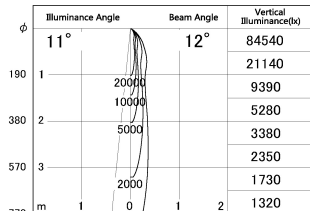

Item no. SD381-2015B9030

Series Name: Versa R-G (UL Track)
(SD381)

■ Lighting Distribution Curve (cd./1000 lm)

■ Direct Horizontal Illuminance SD381-2015B9030

Installation	Track Mount
Type	Versa R-G (UL Track) (SD381)
Fixture wattage	20W
Beam angle	12 deg
Color Temp.	3000K
CRI	Ra>90
Luminous	1999 lm
Body	Die-castaluminumalloy
Body finish	Black
Trim finish	Black
Reflector finish	N/A
IP Rate	IP20
Light source	COBmodule
Input Voltage	AC220~240V
Dimming Type	Non-Dimmable
Certificate	CE,CCC
Cut Hole	N/A