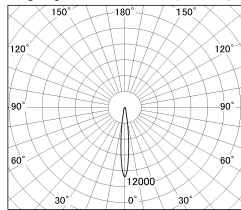

Item no. SD381-2015B9030

Series Name: Versa R-G (UL Track)
(SD381)

■ Lighting Distribution Curve (cd./1000 lm)

■ Direct Horizontal Illuminance SD381-2015B9030

Installation	Track Mount
Type	Versa R-G (UL Track) (SD381)
Fixture wattage	20W
Beam angle	12 deg
Color Temp.	3000K
CRI	Ra>90
Luminous	1999 lm
Body	Die-castaluminumalloy
Body finish	Black
Trim finish	Black
Reflector finish	N/A
IP Rate	IP20
Light source	COBmodule
Input Voltage	AC220~240V
Dimming Type	Non-Dimmable
Certificate	CE,CCC
Cut Hole	N/A