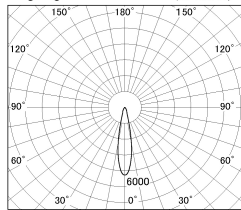

Installation	Track Mount
Type	Versa R-G (UL Track) (SD381)
Fixture wattage	20W
Beam angle	21 deg
Color Temp.	3000K
CRI	Ra>90
Luminous	2032 lm
Body	Die-cast aluminum alloy
Body finish	Black
Trim finish	Black
Reflector finish	N/A
IP Rate	IP20
Light source	COB module
Input Voltage	AC220~240V
Dimming Type	Non-Dimmable
Certificate	CE,CCC
Cut Hole	N/A

■ Lighting Distribution Curve (cd./1000 lm)

φ	Illuminance Angle	Beam Angle	Vertical Illuminance(lx)
350	20°	21°	41780
700			10440
1050			4640
1410			2610
			1670
			1160
			850
			650