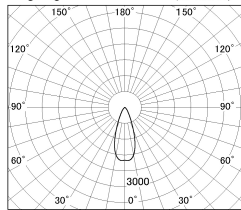

Installation	Track Mount
Type	Versa R-G (UL Track) (SD381)
Fixture wattage	20W
Beam angle	38 deg
Color Temp.	3000K
CRI	Ra>90
Luminous	1957 lm
Body	Die-cast aluminum alloy
Body finish	Black
Trim finish	Black
Reflector finish	N/A
IP Rate	IP20
Light source	COB module
Input Voltage	AC220~240V
Dimming Type	Non-Dimmable
Certificate	CE,CCC
Cut Hole	N/A

■ Lighting Distribution Curve (cd./1000 lm)