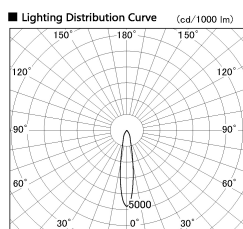

Item no. SD381-1920B9030

Series Name: Versa R-G (UL Track)
(SD381)

Installation	Track Mount
Type	Versa R-G (UL Track) (SD381)
Fixture wattage	18.6W
Beam angle	18 deg
Color Temp.	3000K
CRI	Ra>90
Luminous	1580 lm
Body	Die-cast aluminum alloy
Body finish	Black
Trim finish	Black
Reflector finish	N/A
IP Rate	IP20
Light source	COB module
Input Voltage	AC220~240V
Dimming Type	Non-Dimmable
Certificate	CE,CCC
Cut Hole	N/A