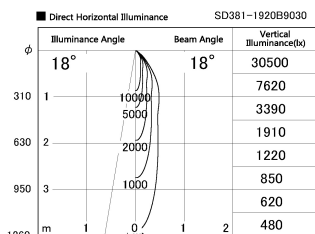

Item no. SD381-1920B9030

Series Name: Versa R-G (UL Track)
(SD381)

Installation	Track Mount
Type	Versa R-G (UL Track) (SD381)
Fixture wattage	18.6W
Beam angle	18 deg
Color Temp.	3000K
CRI	Ra>90
Luminous	1580 lm
Body	Die-cast aluminum alloy
Body finish	Black
Trim finish	Black
Reflector finish	N/A
IP Rate	IP20
Light source	COB module
Input Voltage	AC220~240V
Dimming Type	Non-Dimmable
Certificate	CE,CCC
Cut Hole	N/A