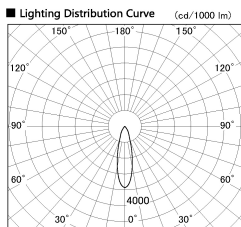

Item no. SD381-1130B9030

Series Name: Versa R-G (UL Track)
(SD381)

■ Direct Horizontal Illuminance SD381-1130B9030

φ	Illuminance Angle	Beam Angle	Vertical Illuminance (lx)
1	25°	27°	11700
2			2930
3			1300
4			730
800			470
1330			330
1770			240
			180

Installation	Track Mount
Type	Versa R-G (UL Track) (SD381)
Fixture wattage	10.5W
Beam angle	27 deg
Color Temp.	3000K
CRI	Ra>90
Luminous	942 lm
Body	Die-cast aluminum alloy
Body finish	Black
Trim finish	Black
Reflector finish	N/A
IP Rate	IP20
Light source	COB module
Input Voltage	AC220~240V
Dimming Type	Non-Dimmable
Certificate	CE,CCC
Cut Hole	N/A