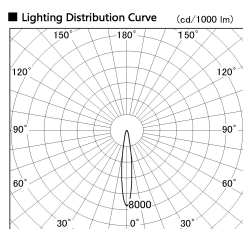

Item no. SD381-3515B9035

Series Name: Versa R-G (UL Track)
(SD381)

■ Direct Horizontal Illuminance SD381-3515B9035

φ	Illuminance Angle	Beam Angle	Vertical Illuminance (lx)
240	14°	15°	114280
1	5000		28570
	20000		12700
490	2		7140
	10000		4570
730	3		3170
	5000		2330
980	m	1 2,0 1 2	1790

Installation	Track Mount
Type	Versa R-G (UL Track) (SD381)
Fixture wattage	36W
Beam angle	15 deg
Color Temp.	3500K
CRI	Ra>90
Luminous	3731 lm
Body	Die-cast aluminum alloy
Body finish	Black
Trim finish	Black
Reflector finish	N/A
IP Rate	IP20
Light source	COB module
Input Voltage	AC220~240V
Dimming Type	Non-Dimmable
Certificate	CE,CCC
Cut Hole	N/A