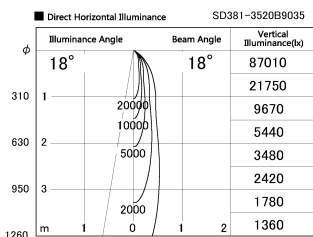

Item no. SD381-3520B9035

Series Name: Versa R-G (UL Track)
(SD381)

Installation	Track Mount
Type	Versa R-G (UL Track) (SD381)
Fixture wattage	36W
Beam angle	18 deg
Color Temp.	3500K
CRI	Ra>90
Luminous	3726 lm
Body	Die-cast aluminum alloy
Body finish	Black
Trim finish	Black
Reflector finish	N/A
IP Rate	IP20
Light source	COB module
Input Voltage	AC220~240V
Dimming Type	Non-Dimmable
Certificate	CE, CCC
Cut Hole	N/A