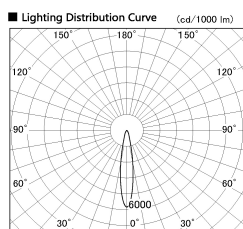

Item no. SD381-3520B9035

Series Name: Versa R-G (UL Track)
(SD381)

Installation	Track Mount
Type	Versa R-G (UL Track) (SD381)
Fixture wattage	36W
Beam angle	18 deg
Color Temp.	3500K
CRI	Ra>90
Luminous	3726 lm
Body	Die-cast aluminum alloy
Body finish	Black
Trim finish	Black
Reflector finish	N/A
IP Rate	IP20
Light source	COB module
Input Voltage	AC220~240V
Dimming Type	Non-Dimmable
Certificate	CE, CCC
Cut Hole	N/A