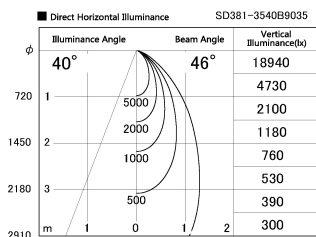

Item no. SD381-3540B9035

Series Name: Versa R-G (UL Track)
(SD381)

Installation	Track Mount
Type	Versa R-G (UL Track) (SD381)
Fixture wattage	36W
Beam angle	46 deg
Color Temp.	3500K
CRI	Ra>90
Luminous	3510 lm
Body	Die-cast aluminum alloy
Body finish	Black
Trim finish	Black
Reflector finish	N/A
IP Rate	IP20
Light source	COB module
Input Voltage	AC220~240V
Dimming Type	Non-Dimmable
Certificate	CE,CCC
Cut Hole	N/A