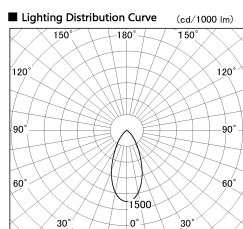

Item no. SD381-3540B9035

Series Name: Versa R-G (UL Track)
(SD381)

Installation	Track Mount
Type	Versa R-G (UL Track) (SD381)
Fixture wattage	36W
Beam angle	46 deg
Color Temp.	3500K
CRI	Ra>90
Luminous	3510 lm
Body	Die-cast aluminum alloy
Body finish	Black
Trim finish	Black
Reflector finish	N/A
IP Rate	IP20
Light source	COB module
Input Voltage	AC220~240V
Dimming Type	Non-Dimmable
Certificate	CE,CCC
Cut Hole	N/A