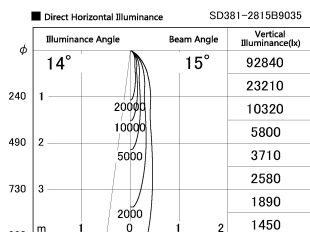

Item no. SD381-2815B9035

Series Name: Versa R-G (UL Track)
(SD381)

Installation	Track Mount
Type	Versa R-G (UL Track) (SD381)
Fixture wattage	28W
Beam angle	15 deg
Color Temp.	3500K
CRI	Ra>90
Luminous	3007 lm
Body	Die-cast aluminum alloy
Body finish	Black
Trim finish	Black
Reflector finish	N/A
IP Rate	IP20
Light source	COB module
Input Voltage	AC220~240V
Dimming Type	Non-Dimmable
Certificate	CE, CCC
Cut Hole	N/A