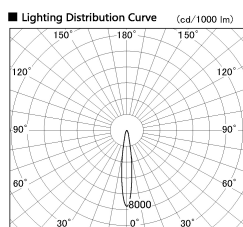

Item no. SD381-2815B9035

Series Name: Versa R-G (UL Track)
(SD381)

Installation	Track Mount
Type	Versa R-G (UL Track) (SD381)
Fixture wattage	28W
Beam angle	15 deg
Color Temp.	3500K
CRI	Ra>90
Luminous	3007 lm
Body	Die-cast aluminum alloy
Body finish	Black
Trim finish	Black
Reflector finish	N/A
IP Rate	IP20
Light source	COB module
Input Voltage	AC220~240V
Dimming Type	Non-Dimmable
Certificate	CE, CCC
Cut Hole	N/A