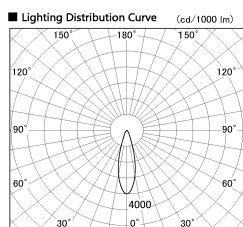

Item no. SD381-2830B9035

Series Name: Versa R-G (UL Track)  
(SD381)

Installation	Track Mount
Type	Versa R-G (UL Track) (SD381)
Fixture wattage	28W
Beam angle	28 deg
Color Temp.	3500K
CRI	Ra>90
Luminous	3045 lm
Body	Die-cast aluminum alloy
Body finish	Black
Trim finish	Black
Reflector finish	N/A
IP Rate	IP20
Light source	COB module
Input Voltage	AC220~240V
Dimming Type	Non-Dimmable
Certificate	CE,CCC
Cut Hole	N/A