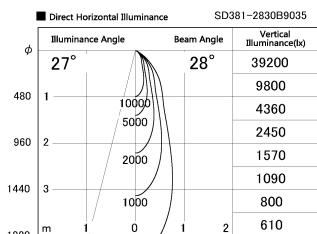

Item no. SD381-2830B9035

Series Name: Versa R-G (UL Track)  
(SD381)

Installation	Track Mount
Type	Versa R-G (UL Track) (SD381)
Fixture wattage	28W
Beam angle	28 deg
Color Temp.	3500K
CRI	Ra>90
Luminous	3045 lm
Body	Die-cast aluminum alloy
Body finish	Black
Trim finish	Black
Reflector finish	N/A
IP Rate	IP20
Light source	COB module
Input Voltage	AC220~240V
Dimming Type	Non-Dimmable
Certificate	CE,CCC
Cut Hole	N/A