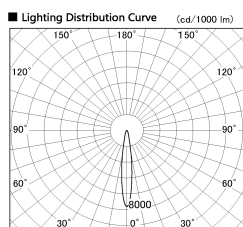

Item no. SD381-2615B9035

Series Name: Versa R-G (UL Track)
(SD381)

■ Direct Horizontal Illuminance SD381-2615B9035

φ	Illuminance Angle	Beam Angle	Vertical Illuminance (lx)
240	14°	15°	81330
490			20330
730	14°	15°	9040
980			5080
	14°	15°	3250
			2260
	14°	15°	1660
			1270

Installation	Track Mount
Type	Versa R-G (UL Track) (SD381)
Fixture wattage	23W
Beam angle	15 deg
Color Temp.	3500K
CRI	Ra>90
Luminous	2627 lm
Body	Die-cast aluminum alloy
Body finish	Black
Trim finish	Black
Reflector finish	N/A
IP Rate	IP20
Light source	COB module
Input Voltage	AC220~240V
Dimming Type	Non-Dimmable
Certificate	CE,CCC
Cut Hole	N/A