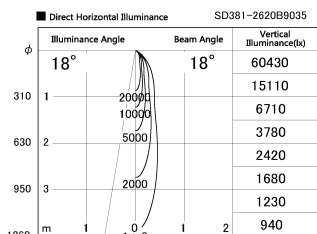

Item no. SD381-2620B9035

Series Name: Versa R-G (UL Track)
(SD381)

Installation	Track Mount
Type	Versa R-G (UL Track) (SD381)
Fixture wattage	23W
Beam angle	18 deg
Color Temp.	3500K
CRI	Ra>90
Luminous	2656 lm
Body	Die-cast aluminum alloy
Body finish	Black
Trim finish	Black
Reflector finish	N/A
IP Rate	IP20
Light source	COB module
Input Voltage	AC220~240V
Dimming Type	Non-Dimmable
Certificate	CE,CCC
Cut Hole	N/A