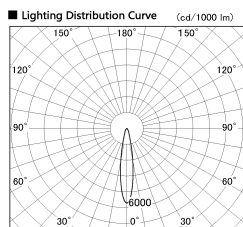

Item no. SD381-2620B9035

Series Name: Versa R-G (UL Track)
(SD381)

Installation	Track Mount
Type	Versa R-G (UL Track) (SD381)
Fixture wattage	23W
Beam angle	18 deg
Color Temp.	3500K
CRI	Ra>90
Luminous	2656 lm
Body	Die-cast aluminum alloy
Body finish	Black
Trim finish	Black
Reflector finish	N/A
IP Rate	IP20
Light source	COB module
Input Voltage	AC220~240V
Dimming Type	Non-Dimmable
Certificate	CE,CCC
Cut Hole	N/A