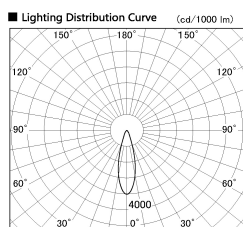

Item no. SD381-2630B9035

Series Name: Versa R-G (UL Track)
(SD381)

Installation	Track Mount
Type	Versa R-G (UL Track) (SD381)
Fixture wattage	23W
Beam angle	28 deg
Color Temp.	3500K
CRI	Ra>90
Luminous	2663 lm
Body	Die-cast aluminum alloy
Body finish	Black
Trim finish	Black
Reflector finish	N/A
IP Rate	IP20
Light source	COB module
Input Voltage	AC220~240V
Dimming Type	Non-Dimmable
Certificate	CE, CCC
Cut Hole	N/A