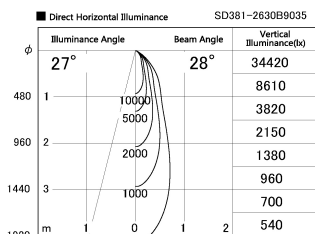

Item no. SD381-2630B9035

Series Name: Versa R-G (UL Track)
(SD381)

Installation	Track Mount
Type	Versa R-G (UL Track) (SD381)
Fixture wattage	23W
Beam angle	28 deg
Color Temp.	3500K
CRI	Ra>90
Luminous	2663 lm
Body	Die-cast aluminum alloy
Body finish	Black
Trim finish	Black
Reflector finish	N/A
IP Rate	IP20
Light source	COB module
Input Voltage	AC220~240V
Dimming Type	Non-Dimmable
Certificate	CE, CCC
Cut Hole	N/A