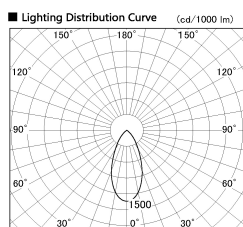

Item no. SD381-2640B9035

Series Name: Versa R-G (UL Track)  
(SD381)

Installation	Track Mount
Type	Versa R-G (UL Track) (SD381)
Fixture wattage	23W
Beam angle	46 deg
Color Temp.	3500K
CRI	Ra>90
Luminous	2484 lm
Body	Die-cast aluminum alloy
Body finish	Black
Trim finish	Black
Reflector finish	N/A
IP Rate	IP20
Light source	COB module
Input Voltage	AC220~240V
Dimming Type	Non-Dimmable
Certificate	CE, CCC
Cut Hole	N/A