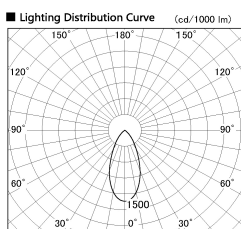

Item no. SD381-2640B9035

Series Name: Versa R-G (UL Track)
(SD381)

Installation	Track Mount
Type	
Fixture wattage	23W
Beam angle	46 deg
Color Temp.	3500K
CRI	Ra>90
Luminous	2484 lm
Body	Die-cast aluminum alloy
Body finish	Black
Trim finish	Black
Reflector finish	N/A
IP Rate	IP20
Light source	COB module
Input Voltage	AC220~240V
Dimming Type	Non-Dimmable
Certificate	CE,CCC
Cut Hole	N/A