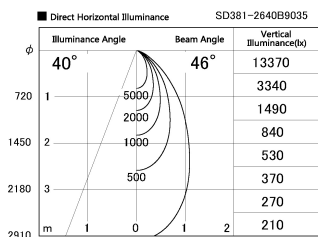

Item no. SD381-2640B9035

Series Name: Versa R-G (UL Track)
(SD381)

Installation	Track Mount
Type	
Fixture wattage	23W
Beam angle	46 deg
Color Temp.	3500K
CRI	Ra>90
Luminous	2484 lm
Body	Die-cast aluminum alloy
Body finish	Black
Trim finish	Black
Reflector finish	N/A
IP Rate	IP20
Light source	COB module
Input Voltage	AC220~240V
Dimming Type	Non-Dimmable
Certificate	CE,CCC
Cut Hole	N/A