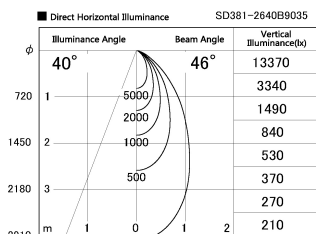

Item no. SD381-2640B9035

Series Name: Versa R-G (UL Track)  
(SD381)

Installation	Track Mount
Type	Versa R-G (UL Track) (SD381)
Fixture wattage	23W
Beam angle	46 deg
Color Temp.	3500K
CRI	Ra>90
Luminous	2484 lm
Body	Die-cast aluminum alloy
Body finish	Black
Trim finish	Black
Reflector finish	N/A
IP Rate	IP20
Light source	COB module
Input Voltage	AC220~240V
Dimming Type	Non-Dimmable
Certificate	CE, CCC
Cut Hole	N/A