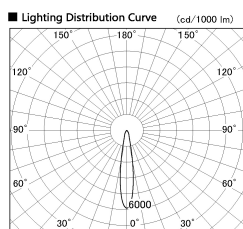

Item no. SD381-2515B9035

Series Name: Versa R-G (UL Track)
(SD381)

Installation	Track Mount
Type	Versa R-G (UL Track) (SD381)
Fixture wattage	23W
Beam angle	18 deg
Color Temp.	3500K
CRI	Ra>90
Luminous	2431 lm
Body	Die-castaluminumalloy
Body finish	Black
Trim finish	Black
Reflector finish	N/A
IP Rate	IP20
Light source	COBmodule
Input Voltage	AC220~240V
Dimming Type	Non-Dimmable
Certificate	CE,CCC
Cut Hole	N/A