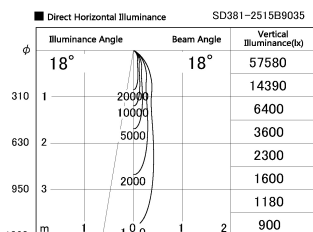

Item no. SD381-2515B9035

Series Name: Versa R-G (UL Track)
(SD381)

Installation	Track Mount
Type	Versa R-G (UL Track) (SD381)
Fixture wattage	23W
Beam angle	18 deg
Color Temp.	3500K
CRI	Ra>90
Luminous	2431 lm
Body	Die-castaluminumalloy
Body finish	Black
Trim finish	Black
Reflector finish	N/A
IP Rate	IP20
Light source	COBmodule
Input Voltage	AC220~240V
Dimming Type	Non-Dimmable
Certificate	CE,CCC
Cut Hole	N/A