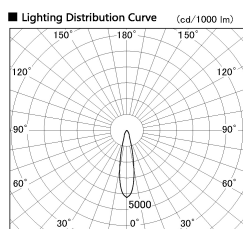

Item no. SD381-2520B9035

Series Name: Versa R-G (UL Track)  
(SD381)

Installation	Track Mount
Type	Versa R-G (UL Track) (SD381)
Fixture wattage	23W
Beam angle	22 deg
Color Temp.	3500K
CRI	Ra>90
Luminous	2464 lm
Body	Die-castaluminumalloy
Body finish	Black
Trim finish	Black
Reflector finish	N/A
IP Rate	IP20
Light source	COBmodule
Input Voltage	AC220~240V
Dimming Type	Non-Dimmable
Certificate	CE,CCC
Cut Hole	N/A