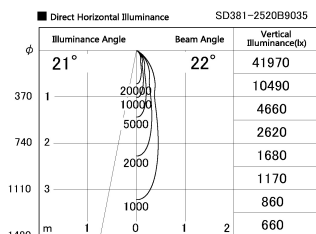

Item no. SD381-2520B9035

Series Name: Versa R-G (UL Track)  
(SD381)

Installation	Track Mount
Type	Versa R-G (UL Track) (SD381)
Fixture wattage	23W
Beam angle	22 deg
Color Temp.	3500K
CRI	Ra>90
Luminous	2464 lm
Body	Die-castaluminumalloy
Body finish	Black
Trim finish	Black
Reflector finish	N/A
IP Rate	IP20
Light source	COBmodule
Input Voltage	AC220~240V
Dimming Type	Non-Dimmable
Certificate	CE,CCC
Cut Hole	N/A