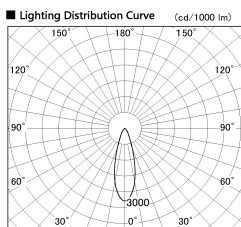

Item no. SD381-2530B9035

Series Name: Versa R-G (UL Track)  
(SD381)

Installation	Track Mount
Type	Versa R-G (UL Track) (SD381)
Fixture wattage	23W
Beam angle	30 deg
Color Temp.	3500K
CRI	Ra>90
Luminous	2447 lm
Body	Die-castaluminumalloy
Body finish	Black
Trim finish	Black
Reflector finish	N/A
IP Rate	IP20
Light source	COBmodule
Input Voltage	AC220~240V
Dimming Type	Non-Dimmable
Certificate	CE,CCC
Cut Hole	N/A