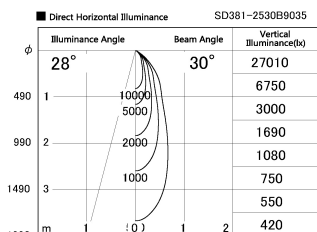

Item no. SD381-2530B9035

Series Name: Versa R-G (UL Track)  
(SD381)

|                  |                                 |
|------------------|---------------------------------|
| Installation     | Track Mount                     |
| Type             | Versa R-G (UL Track)<br>(SD381) |
| Fixture wattage  | 23W                             |
| Beam angle       | 30 deg                          |
| Color Temp.      | 3500K                           |
| CRI              | Ra>90                           |
| Luminous         | 2447 lm                         |
| Body             | Die-cast aluminum alloy         |
| Body finish      | Black                           |
| Trim finish      | Black                           |
| Reflector finish | N/A                             |
| IP Rate          | IP20                            |
| Light source     | COB module                      |
| Input Voltage    | AC220~240V                      |
| Dimming Type     | Non-Dimmable                    |
| Certificate      | CE, CCC                         |
| Cut Hole         | N/A                             |