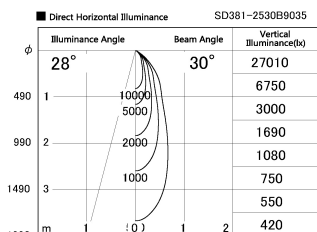

Item no. SD381-2530B9035

Series Name: Versa R-G (UL Track)  
(SD381)

Installation	Track Mount
Type	Versa R-G (UL Track) (SD381)
Fixture wattage	23W
Beam angle	30 deg
Color Temp.	3500K
CRI	Ra>90
Luminous	2447 lm
Body	Die-castaluminumalloy
Body finish	Black
Trim finish	Black
Reflector finish	N/A
IP Rate	IP20
Light source	COBmodule
Input Voltage	AC220~240V
Dimming Type	Non-Dimmable
Certificate	CE,CCC
Cut Hole	N/A