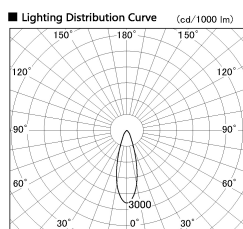

Item no. SD381-2530B9035

Series Name: Versa R-G (UL Track)  
(SD381)

|                  |                                 |
|------------------|---------------------------------|
| Installation     | Track Mount                     |
| Type             | Versa R-G (UL Track)<br>(SD381) |
| Fixture wattage  | 23W                             |
| Beam angle       | 30 deg                          |
| Color Temp.      | 3500K                           |
| CRI              | Ra>90                           |
| Luminous         | 2447 lm                         |
| Body             | Die-cast aluminum alloy         |
| Body finish      | Black                           |
| Trim finish      | Black                           |
| Reflector finish | N/A                             |
| IP Rate          | IP20                            |
| Light source     | COB module                      |
| Input Voltage    | AC220~240V                      |
| Dimming Type     | Non-Dimmable                    |
| Certificate      | CE, CCC                         |
| Cut Hole         | N/A                             |